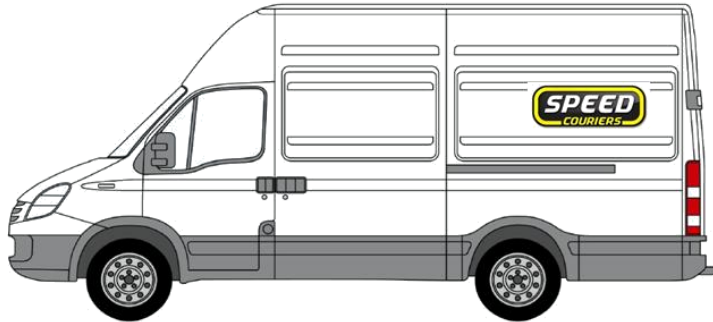

Motorcycle Courier

Capacity 1 A4 paper box

Maximum payload 10kgs

Small Van (Combi)

Capacity: 1 Pallet

Payload: 400kgs

Load Height: 1.0 m

Load Length: 1.4 m

Load Width: 1.2 m

LWB Van (Transit)

Capacity: 3 Pallets

Payload: 1400kgs

Load Height: 1.8 m

Load Length: 3.5 m

Load Width: 1.3 m

ELWB Van (Sprinter)

Capacity: 4 Pallets

Payload: 1300kgs

Load Height: 1.8 m

Load Length: 4.5 m

Load Width: 1.3 m

Box Van (Luton)

Capacity: 5-6 Pallets

Payload: up to 1000kgs

Load Height: 2.0 m

Load Length: 4.0 m

Load Width: 2.0

Available with 500 kgs Tail-lift

7.5 ton & 17 ton HGV

Capacity: to 14 Pallets

Payload: up to 8000kgs

Load Height: various